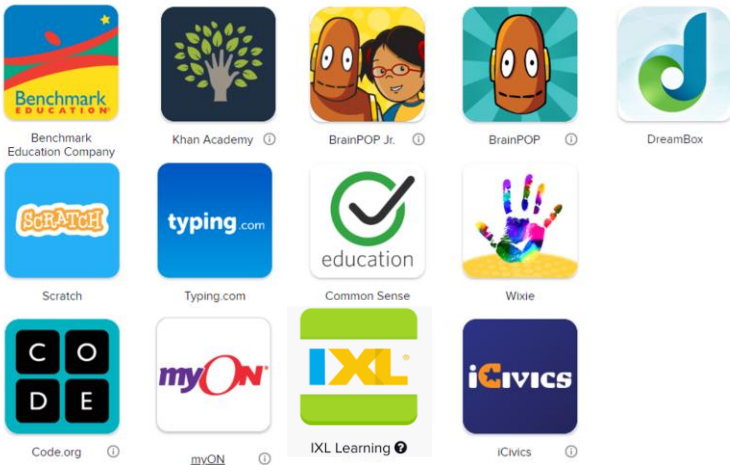

HOW TO LOG IN AT HOME

Bennett ES - 2019

Students will need to log on to Clever at home to access IXL, Dreambox, myON and other programs. You can get to Clever by going to: <https://clever.com/in/pwcs>

If your child has their Clever badge, they can scan it to login if your device has a camera. Otherwise, choose **Log in with Office 365** and enter the following:

username: (computer login)@pwcs-edu.org
password: computer password

** Please ask your student's teacher for this information. **

More Apps Any extra apps will appear here until you categorize them.

CultureGrams http://online.culturegrams.com/ username: princwm password: county
Discovery Education https://pwcs.discoveryeducation.com username: PWCS computer username password: PWCS password
VoiceThread https://pwcs.ed.voicethread.com/ username: PWCS computer username password: PWCS password
VoiceThread iPad setup: pwcs.ed.voicethread.com