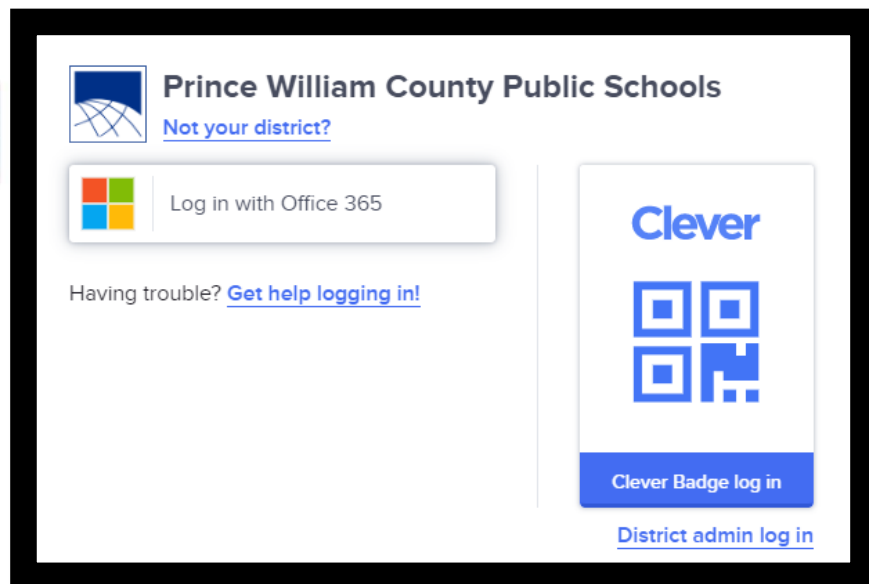

HOW TO LOG IN AT HOME

Bennett ES - 2019

Students will need to log on to Clever at home to access IXL, Dreambox, myON and other programs. You can get to Clever by going to: <https://clever.com/in/pwcs>

If your child has their Clever badge, they can scan it to login if your device has a camera. Otherwise, choose **Log in with Office 365** and enter the following:

username: (computer login)@pwcs-edu.org
password: computer password

** Please ask your student's teacher for this information. **

More Apps Any extra apps will appear here until you categorize them.

CultureGrams http://online.culturegrams.com/ username: princwm password: county
Discovery Education https://pwcs.discoveryeducation.com username: PWCS computer username password: PWCS password
VoiceThread https://pwcs.ed.voicethread.com/ username: PWCS computer username password: PWCS password
VoiceThread iPad setup: pwcs.ed.voicethread.com